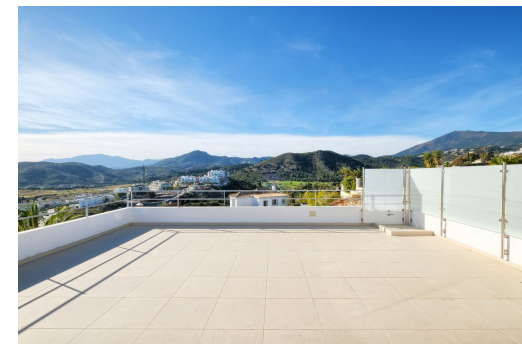

Detached Villa (Ref.: R4075129)

Dormitorios
Bedrooms

4

Baños
Bathrooms

4

Plot m²
Terreno

1058

Built m²
m² Construidos

288

Terrace m²
m² Terraza

53

IBI year
Community
Garbage tax

0€ / year
0€ / year
18€ / year

Benahavís

2.200.000€

New built contemporary 4 bedroom quality villa in Puerto del Capitan. South to west facing. Sea & mountain views. Main floor: Living and dining area with high ceilings and fireplace and direct access to the garden and pool area. Fully fitted kitchen with Bosch appliances. Two guest bedrooms sharing one bathroom. Guest toilet. First floor: Master bedroom en suite with dressing room, one guest bedroom en suite. Roof terrace. Basement: Laundry area and storage. Gated community. Close to all amenities, less than 10 minutes to the beach, Puerto Banús and San Pedro village.